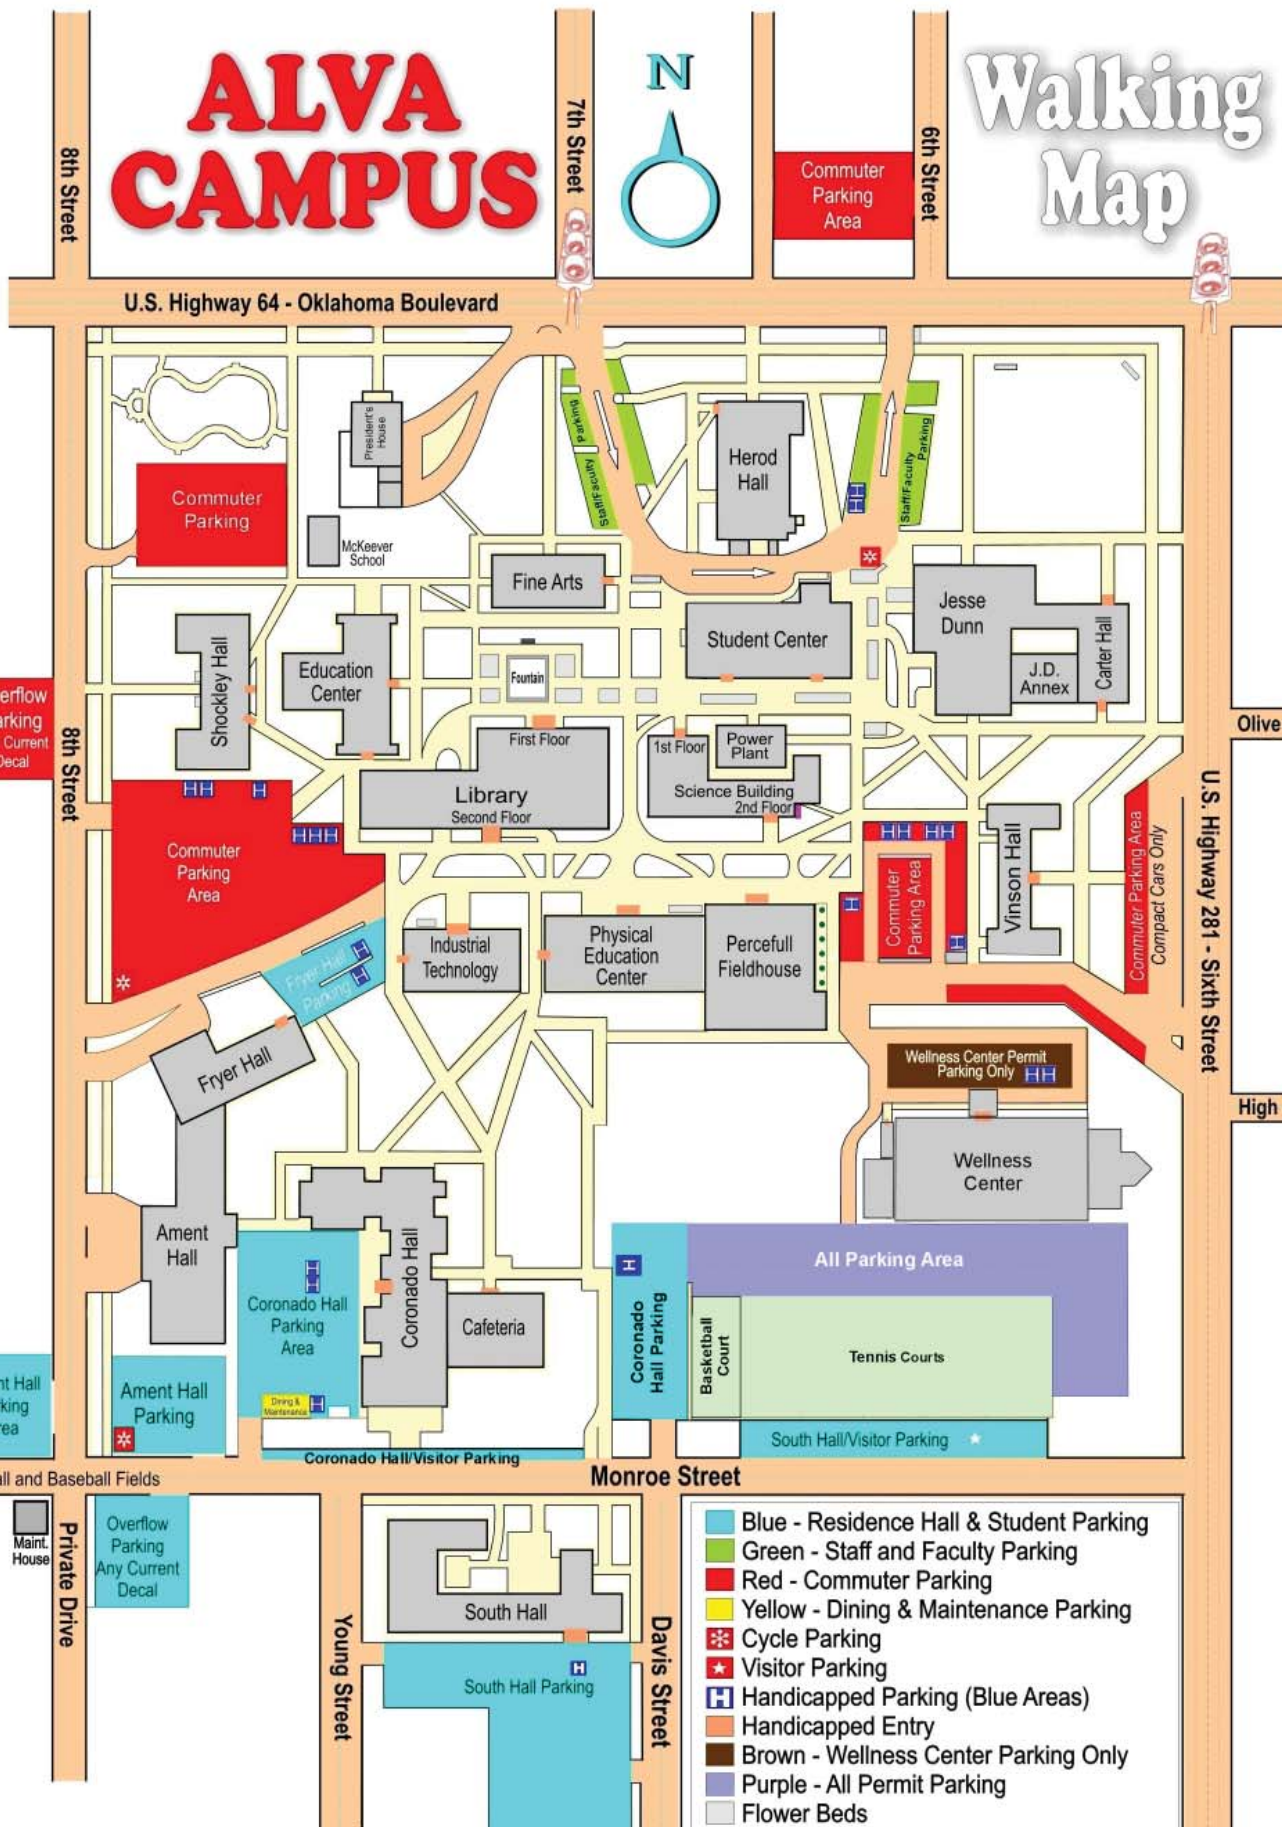

NORTHWESTERN OKLAHOMA STATE UNIVERSITY

ALVA CAMPUS

Walking Map

- Blue - Residence Hall & Student Parking
- Green - Staff and Faculty Parking
- Red - Commuter Parking
- Yellow - Dining & Maintenance Parking
- ✖ Cycle Parking
- ★ Visitor Parking
- ♿ Handicapped Parking (Blue Areas)
- Handicapped Entry
- Brown - Wellness Center Parking Only
- Purple - All Permit Parking
- Flower Beds

Overflow Parking
Any Current Decal

Commuter Parking Area
Compact Cars Only

Ament Hall
Parking Area

Ament Hall
Parking

Coronado Hall/Visitor Parking

All Parking Area

Basketball
Court

South Hall/Visitor Parking

Young Street

Davis Street

Olive

U.S. Highway 281 - Sixth Street

High

Monroe Street

8th Street

7th Street

Monroe Street

8th Street

7th Street

6th Street

8th Street

Private Drive

Young Street

Davis Street